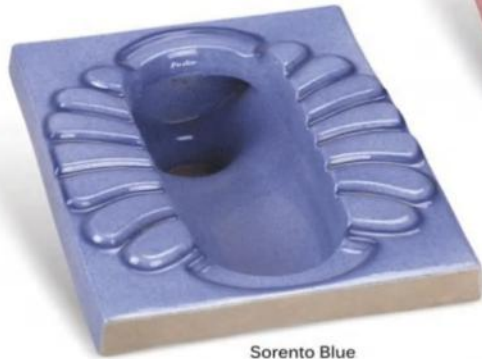

Coffee Brown

Red Brown

Sorento Blue

Magenta

Rustic Couple Suite

SORENTO BLUE

Mini Sterling Set - Cat. No. 1059

Italian Set - Cat. No. 1010

Printed Couple Suite

Blue

Design No. - 10

Magenta

Blue

Design No. - 90

Red

Nilovar Pan - Cat. No. 1041

Sorrento Blue

Magenta

Full Deep Pan - Cat. No. 1021

Coffee Brown

Red Brown

White

Running Colours

T. Blue